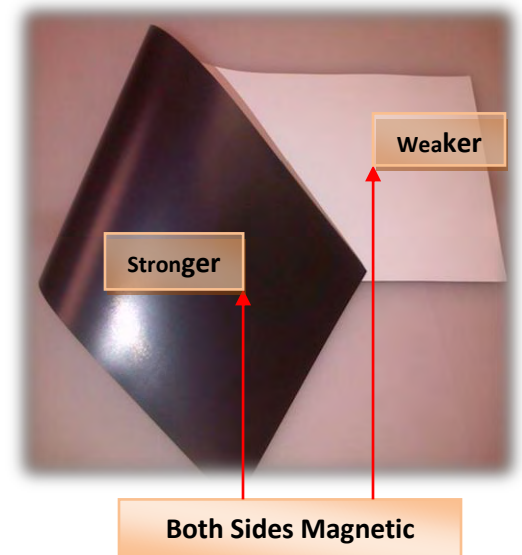

High Energy 30mil Magnetic Sheet

Price: Roll - 24"x 50 ft. - 224.00

cut pieces 24" wide - 4.95 per lineal ft.