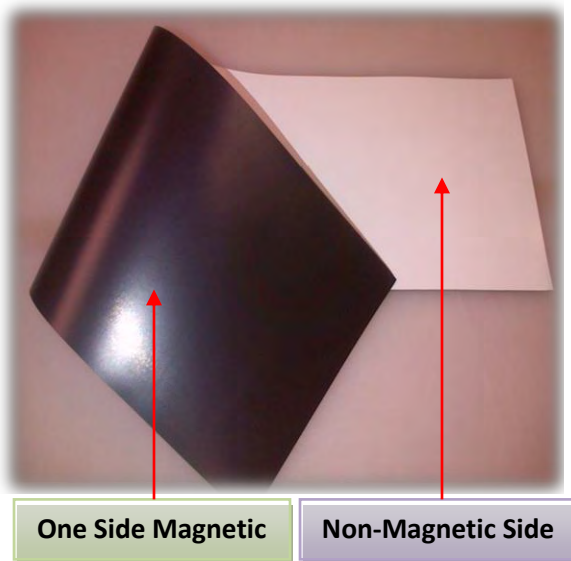

## Introducing KMP "High Energy 24" Printable Flexible Magnetic Sheet

- . Stronger holding power than normal 30mil & 40mil magnets
- . Alternative to 30mil magnetic car signs
- . Laminated with gloss white vinyl, printable with solvent, screen print and UV-cured ink sets.

### **GENERAL SPECIFICATIONS**

- Available Roll Size: .030 thick - 24" wide x 50 ft. long with printable white gloss vinyl surface
- Thickness Tolerance: +/-0.3mm (0.012")

**Normal 30mil Magnetic Sheet**