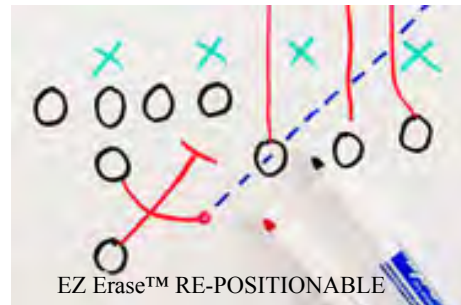

Apply over any smooth surface. (painted drywall, kitchen cabinets, fridges, etc.)

- Restaurant Menu Boards
- Writeable White Boards
- Conference rooms,
- Children's rooms

COLOR	WIDTH	1 to 9 yds.	10 yds.	50 yds. (roll)
WHITE	24"	9.95 yd.	8.95 yd.	8.50 yd 425.00
WHITE	48"	18.75 yd.	17.75 yd.	16.75yd. 837.50

CHALKBOARD PAINT

Versatile Chalkboard paint is a matte, hard resin finish, suitable for applying to slate, plywood, hardboard and smooth concrete surfaces.

1 Litre
21.95