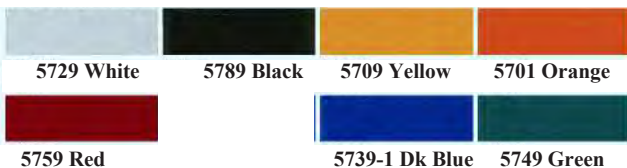

Available in White and Orange

Flexible for simple curve applications (not transportation) grade.
Digitally printable. Compatible with screen, latex, UV, and solvent based inks.

impact resistant

Prices for White

COLOURS: 17013 White 17033 Lemon Yellow 17043 Yellow 17053 Orange

PRICE PER YARD

WIDTH	1-9 YDS	10 YDS	50 YDS
15" Punched	26.25	20.90	17.65
20" Non Punched	38.60	31.90	25.20
24" Non Punched	40.75	33.00	28.00
30" Non Punched	51.80	38.60	34.00
48" Non Punched	76.00	63.95	51.75

MACtac®

REFLECTIVE

Features and uses:

- Easy to cut and weed.
- Vehicle markings.
- Very flexible and can be applied over rivets and corrugated surfaces.

5700 is a flexible reflective film (Engineering Grade) providing wide-angle reflectivity of incident light and giving excellent night and day visibility. The face is made with a layer of microscopic glass beads of a high optical quality. These are embedded into a colored film, which then act as a lens. A metallized back provides the mirrored surface for reflection. The film is coated with a white, high strength, permanent, acrylic adhesive. A 92# white polycoated paper liner offers stability and excellent layflat qualities.

PRICE PER YARD

WIDTH	1-9 YDS	10 YDS	50 YDS (Roll)
White - 24"	27.75	25.95	23.50 (1175.00)
White - 48"	53.90	48.50	44.50 (2225.00)
Colors- 24"	32.75	30.95	27.95 (1397.50)
Colors- 48"	64.50	61.90	44.50 (2225.00)