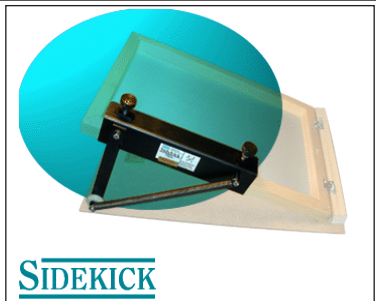

6" OR 9" HEAVY DUTY REVERSIBLE CLAMP-ON SIDEKICKS

A.W.T's Sidekicks hold up your frame on the left or right side while screen printing. These sidekicks are designed to meet the needs of printers on hand tables, one man vacuum tables, small and large frames. Both permanent mounted and clamp-on types are available.

Heavy duty A.W.T. clamp-on sidekicks are constructed from heavy gauge steel with spring action lift. Easy to assemble on frames. Two sizes available to lift smaller or very large frames. Each size can work on right or left side of frame up to 2" high.

Catalog#	Description	Maximum Frame Size	Price Each
SK-6R	6" Right or Left reversible Sidekick	30"x45" (76.2 x 114.3 cm)	108.00
SK-9R	9" Right or Left reversible Sidekick	48"x80" (121.9 x 203.2 cm)	119.00

SIDEKICK