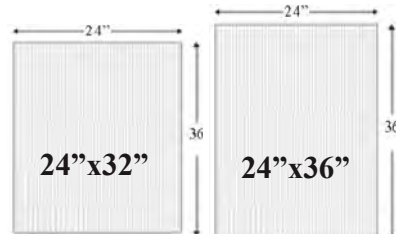

A-218: Insert size: 24" X 18"
A-232: Insert size: 32" X 24"
Top loading

A-203: Insert size: 24" X 36"
A-2424: Insert size 24"x24"
A-218V: Insert size 18"x24"

A-203: Insert size: 24" X 36"
A-204: Insert size: 24" X 48"
A-324: Insert size: 32" X 48"

"A" BOARD
DISPLAY AREA:
24" X 34 3/4"

Steel construction, painted white. No additional
inserts required. Excellent for use with
magnetics. Just add graphics.

CRANE SIGN HOLDER

Two part construction for easy
installation and handling

C24 - holes 16" apart on center
24"x40" display area.
C36 - holes 28" apart on center
36"x40" display area.

Sign blank not included

Crane Sign Holder
No. C24 - \$32.50
No. C36 - \$48.00

\$45.00 per carry
case of 50
5 cases - less 10%
10 cases - less 15%
singles - \$1.00 ea.

4mm WHITE COROPLAST BLANKS:

Size	Price each
24" x 18"	2.15
24" x 32"	3.55
24" x 36"	4.25

note flute
directions

CHECK FOR PRICING ON OTHER SIZES

HINGE HANDLE

Hinge Handle with steel
insert for wooden sandwich
boards.