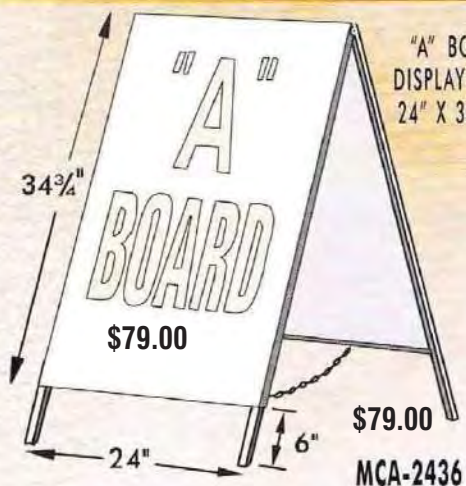

METAL SIGN HOLDERS

Easy to use with various signage materials

"A" Frames
with 2 sides available
for inserts
(inserts not included in prices)

A-218 24"x18"-\$34.00
A-232 32"x24"-\$40.85

A-203T-TOP LOAD
24"x 36" \$43.00
A-2424-TOP LOAD
24"x 24" \$42.00
A-218V-TOP LOAD
18"x 24" \$38.00

SIDE LOAD
A-203S- 24X36-\$42.00
A-204 - 24X48-\$49.50
A-324 - 32X48-\$56.00

TPF-2432 24"x32"
Two part construction
for easy installation and
handling - \$53.00

TPF is also available in a one part
construction at 48" high. - in these sizes:
24"x18"-31.00ea. 24"x24"-31.00ea
24"x36"- 31.00ea.

A-218: Insert size: 24" X 18"
A-232: Insert size: 32" X 24"
Top loading

A-203: Insert size: 24" X 36"
A-2424: Insert size 24"x24"
A-218V: Insert size 18"x24"

A-203: Insert size: 24" X 36"
A-204: Insert size: 24" X 48"
A-324: Insert size: 32" X 48"

"A" BOARD
DISPLAY AREA:
24" X 34 3/4"

Steel construction, painted white. No additional
inserts required. Excellent for use with
magnetics. Just add graphics.

CRANE SIGN HOLDER

Two part construction for easy
installation and handling