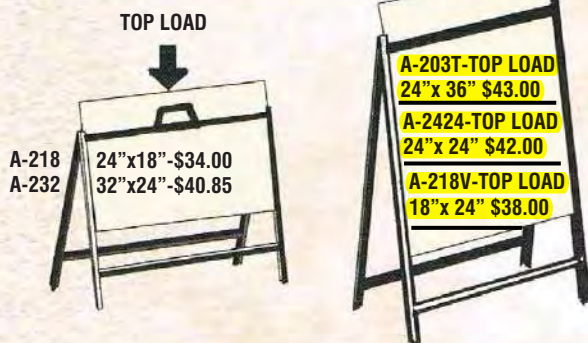

METAL SIGN HOLDERS

Easy to use with various signage materials

"A" Frames
with 2 sides available
for inserts
(inserts not included in prices)

A-218 24"x18"-\$34.00
A-232 32"x24"-\$40.85

A-203T-TOP LOAD
24"x 36" \$43.00
A-2424-TOP LOAD
24"x 24" \$42.00
A-218V-TOP LOAD
18"x 24" \$38.00

SIDE LOAD
A-203S- 24X36-\$42.00
A-204 - 24X48-\$49.50
A-324 - 32X48-\$56.00

TPF-2432 24"x32"
Two part construction
for easy installation and
handling - \$53.00

TPF is also available in a one part
construction at 48" high. - in these sizes:
24"x18"-31.00ea. 24"x24"-31.00ea
24"x36"- 31.00ea.

A-218: Insert size: 24" X 18"
A-232: Insert size: 32" X 24"
Top loading

A-203: Insert size: 24" X 36"
A-2424: Insert size 24"x24"
A-218V: Insert size 18"x24"

A-203: Insert size: 24" X 36"
A-204: Insert size: 24" X 48"
A-324: Insert size: 32" X 48"

"A" BOARD
DISPLAY AREA:
24" X 34 3/4"

Steel construction, painted white. No additional
inserts required. Excellent for use with
magnetics. Just add graphics.

CRANE SIGN HOLDER

Two part construction for easy
installation and handling