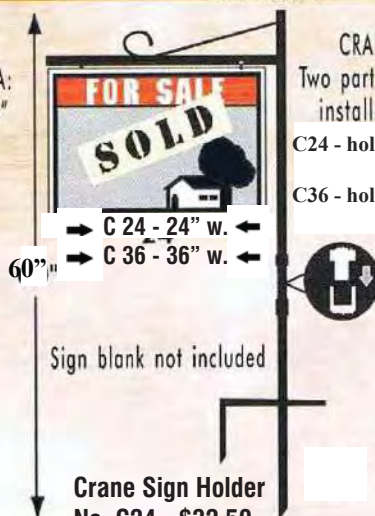

SIDE LOAD
A-203S- 24X36-\$42.00
A-204 - 24X48-\$49.50
A-324 - 32X48-\$56.00

TPF-2432 24"x32"
Two part construction
for easy installation and
handling - \$53.00

TPF is also available in a one part
construction at 48" high. - in these sizes:
24"x18"-31.00ea. 24"x24"-31.00ea
24"x36"- 31.00ea.

A-218: Insert size: 24" X 18"
A-232: Insert size: 32" X 24"
Top loading

A-203: Insert size: 24" X 36"
A-2424: Insert size 24"x24"
A-218V: Insert size 18"x24"

A-203: Insert size: 24" X 36"
A-204: Insert size: 24" X 48"
A-324: Insert size: 32" X 48"

"A" BOARD
DISPLAY AREA:
24" X 34 3/4"

Steel construction, painted white. No additional
inserts required. Excellent for use with
magnetics. Just add graphics.

CRANE SIGN HOLDER

Two part construction for easy
installation and handling

C24 - holes 16" apart on center
24"x40" display area.
C36 - holes 28" apart on center
36"x40" display area.

Sign blank not included

Crane Sign Holder
No. C24 - \$32.50
No. C36 - \$48.00

\$45.00 per carry
case of 50
5 cases - less 10%
10 cases - less 15%
singles - \$1.00 ea.