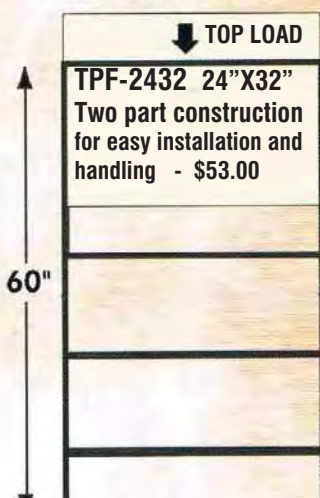

METAL SIGN HOLDERS

Easy to use with various signage materials

"A" Frames
with 2 sides available
for inserts
(inserts not included in prices)

A-218 24"x18"-\$34.00
A-232 32"x24"-\$40.85

A-203T-TOP LOAD
24"x 36" \$43.00
A-2424-TOP LOAD
24"x 24" \$42.00
A-218V-TOP LOAD
18"x 24" \$38.00

SIDE LOAD
A-203S- 24X36-\$42.00
A-204 - 24X48-\$49.50
A-324 - 32X48-\$56.00

TPF-2432 24"x32"
Two part construction
for easy installation and
handling - \$53.00

TPF is also available in a one part
construction at 48" high. - in these sizes:
24"x18"-31.00ea. 24"x24"-31.00ea
24"x36"- 31.00ea.

A-218: Insert size: 24" X 18"
A-232: Insert size: 32" X 24"
Top loading

A-203: Insert size: 24" X 36"
A-2424: Insert size 24"x24"
A-218V: Insert size 18"x24"

A-203: Insert size: 24" X 36"
A-204: Insert size: 24" X 48"
A-324: Insert size: 32" X 48"

"A" BOARD
DISPLAY AREA:
24" X 34 3/4"

Steel construction, painted white. No additional
inserts required. Excellent for use with
magnetics. Just add graphics.

CRANE SIGN HOLDER

Two part construction for easy
installation and handling